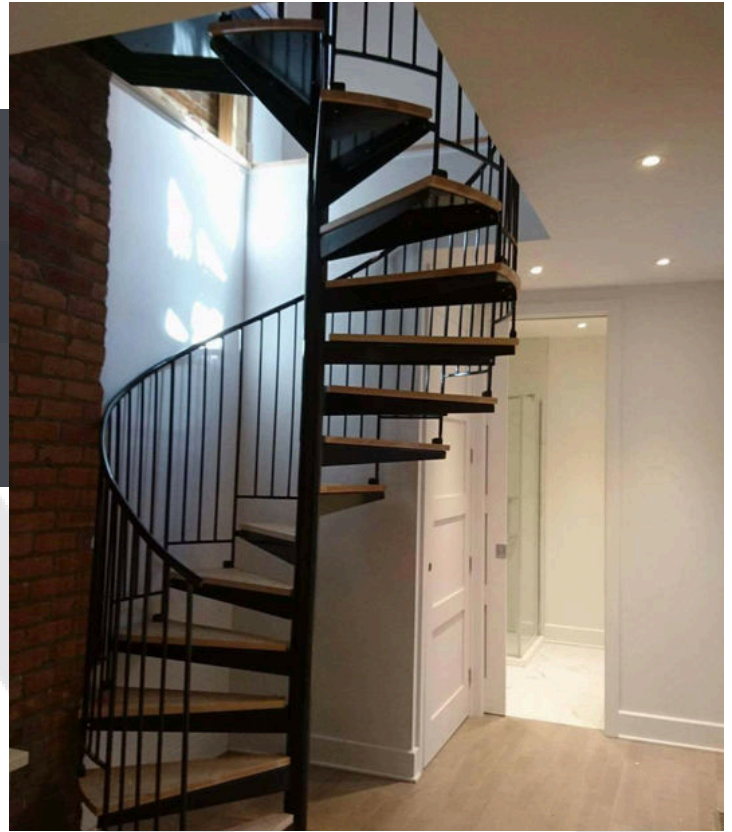

PROJETS SPÉCIAUX

Votre imagination est notre
seul limite

Colimaçon Everest