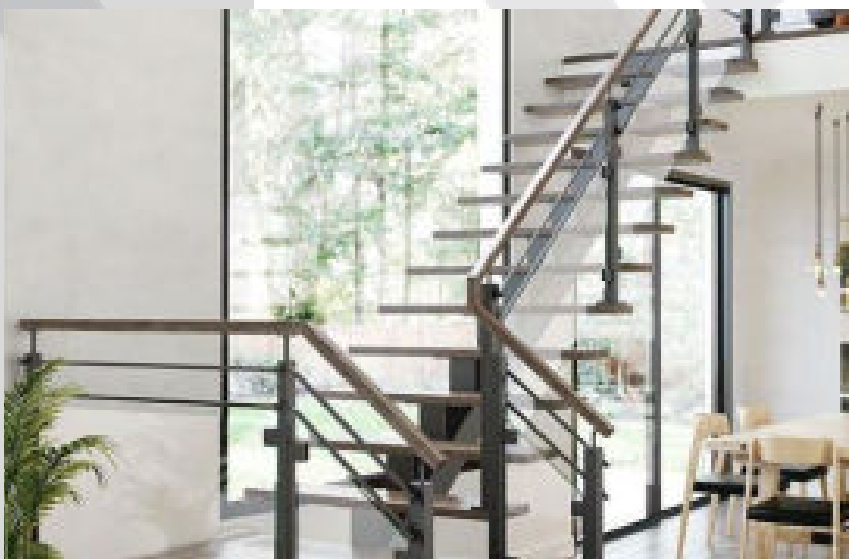

POTEAU CARRÉ PEINT - 156 + VERRE

08

Poteaux - 1"x1"

Main courante 1/4"

Barreaux 3/8"x3/8"

**POTEAU ROND STAINLESS -
168 + VERRE TREMPÉ**

09

Poteaux - 1-1/2"x3/8"

Main courante 4"x2"

Barreaux bombés 3/8"x3/8"

**POTEAU CARRÉ PEINT - 156
+ VERRE + TGC 050**

10

Poteaux - 1"x1"

Main courante 1/4"

Barreaux 3/8"x3/8"